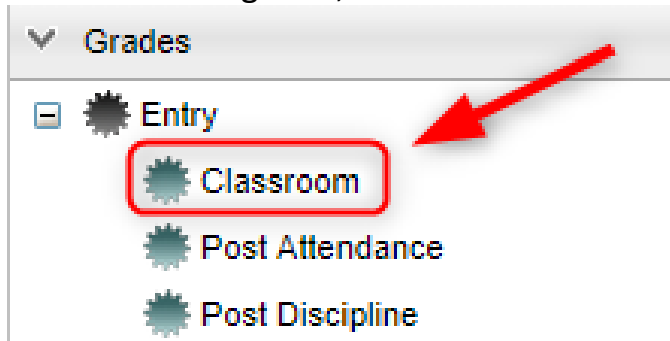

2. Class selection will now be **at the top of the screen**.

3. Everything else, such as grade entry, posting attendance, will work the same as before.