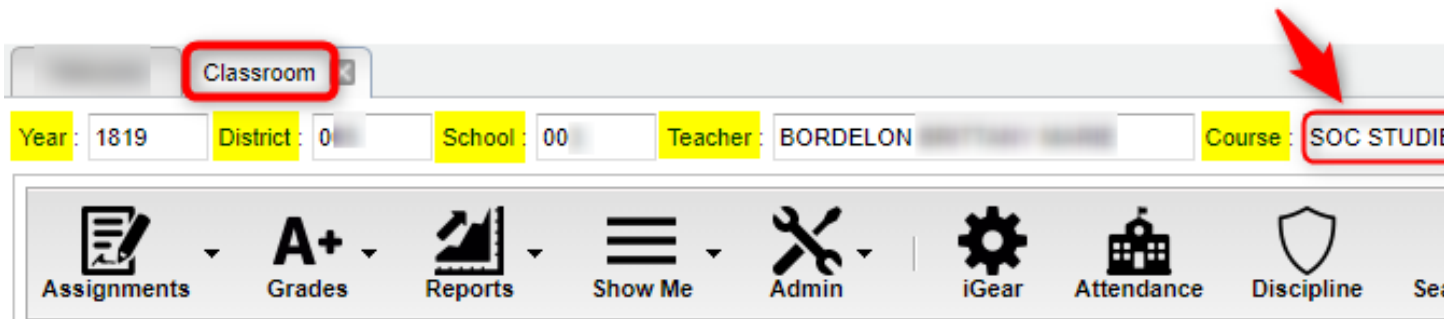

2. Class selection will now be **at the top of the screen**.

3. Everything else, such as grade entry, posting attendance, will work the same as before.