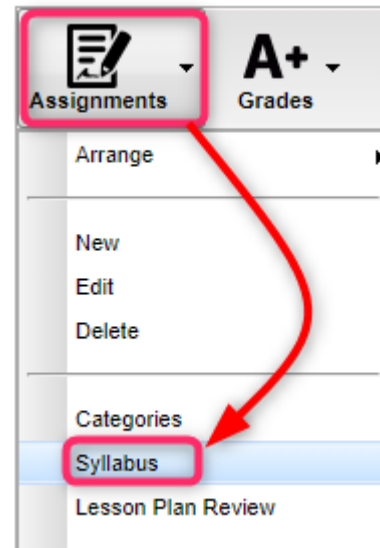

## How to Fix Wrong Grade Type in Classroom (Gradebook)

If the assignments in your gradebook have the wrong grade type, the steps below will show how to realign the assignments to the correct grade type.

1. Open the section with wrong grade types in Classroom (Gradebook).
2. Click the “**Assignments**” icon in menu bar.
3. Click “**Syllabus**”.

4. Select all assignments with wrong “**Grade Post Type**”
  - a. In example below, “Grade Post Type” should be “OSNU Scale”, but is incorrectly set to “State Standard”.